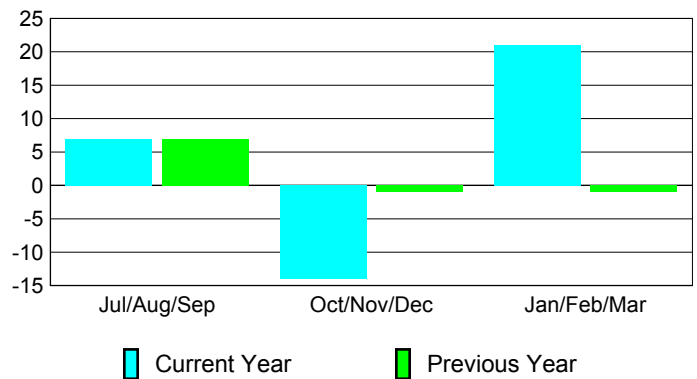

Comparison of Membership Gain/Loss

Current Year Compared to the Previous Year