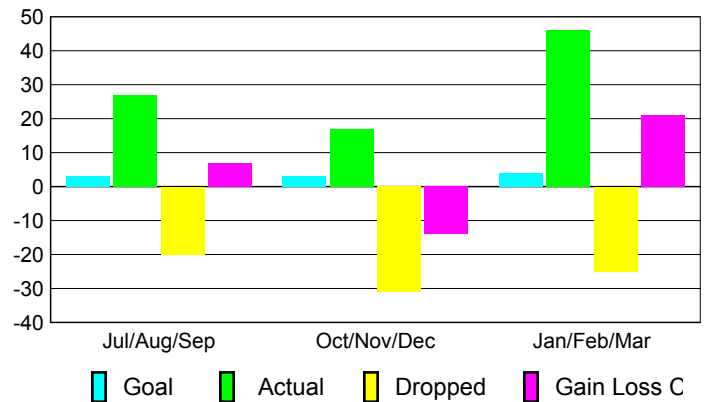

Membership Results 2008-2009

Goal, New, Dropped, Gain/Loss